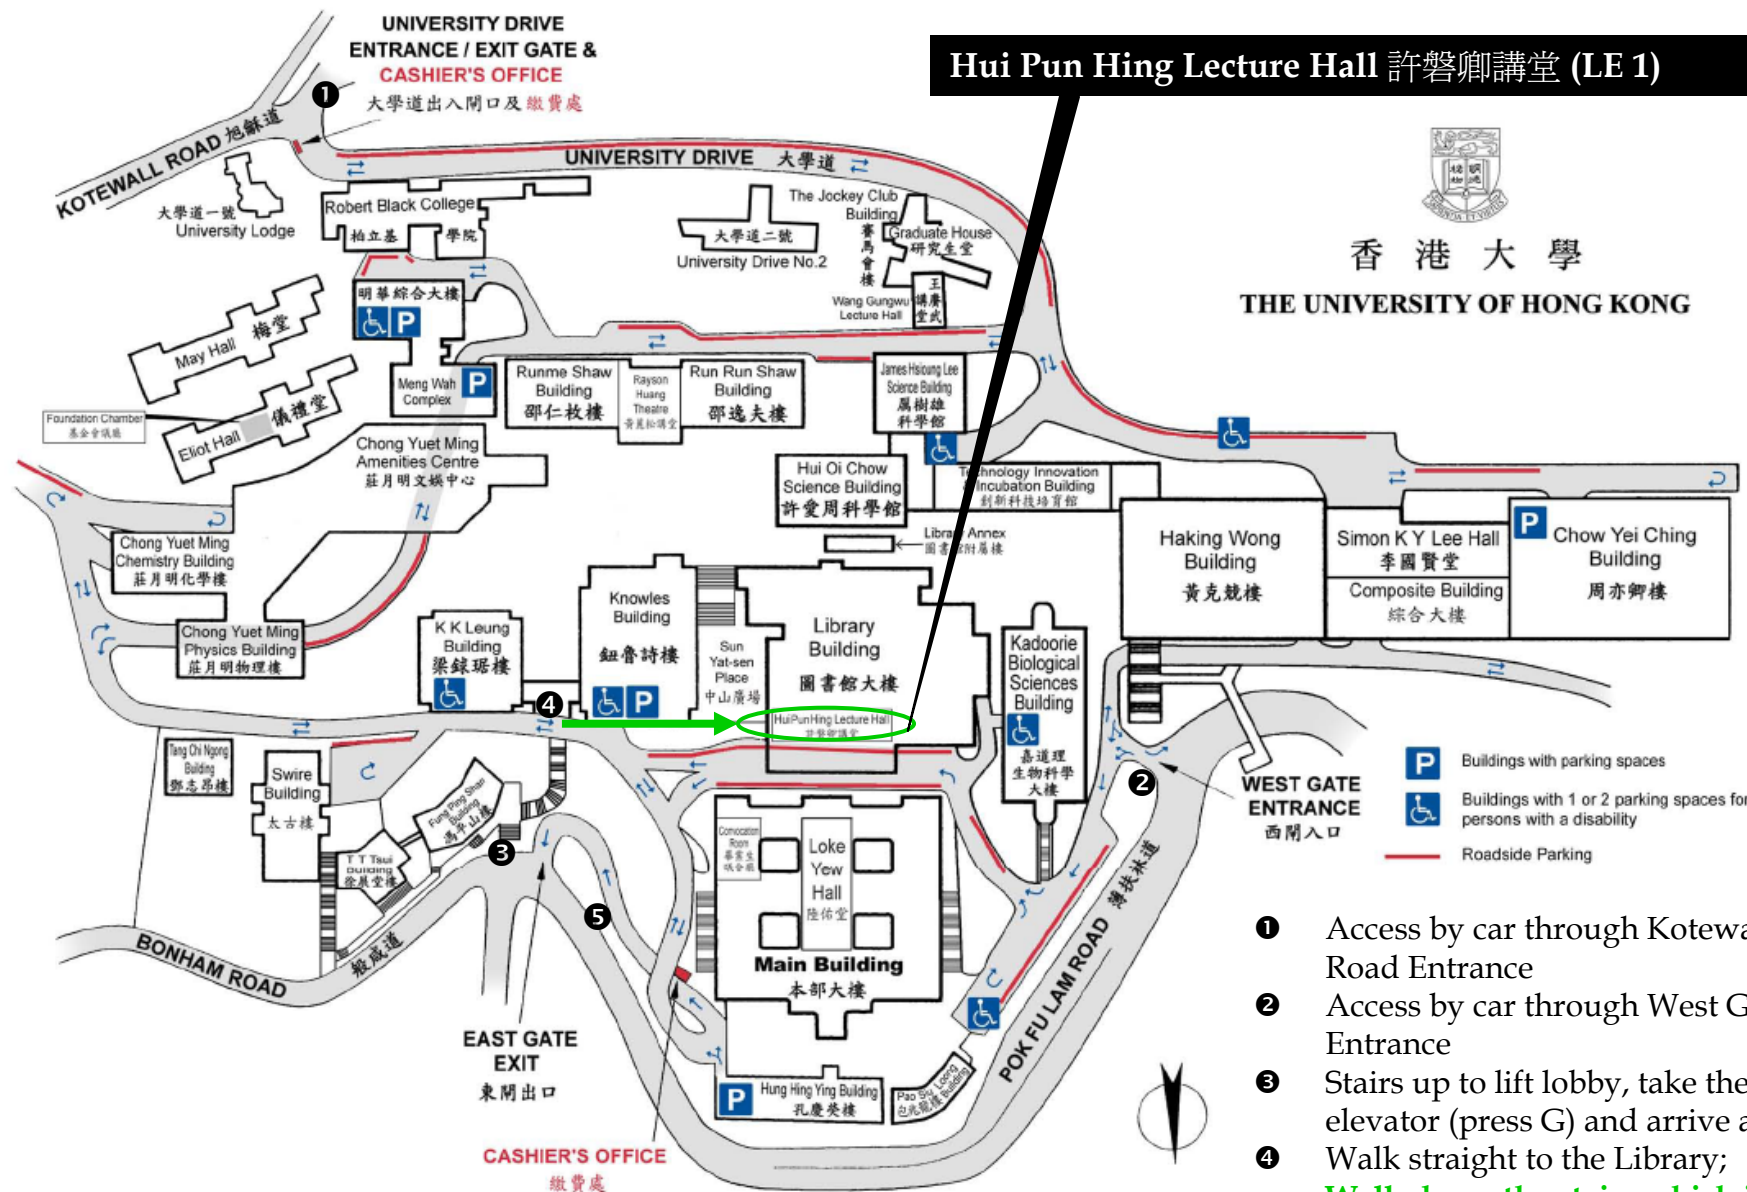

Hui Pun Hing Lecture Hall 許馨卿講堂 (LE 1)

- ① Access by car through Kotewall Road Entrance
- ② Access by car through West Gate Entrance
- ③ Stairs up to lift lobby, take the elevator (press G) and arrive at ④
- ④ Walk straight to the Library; **Walk down the stairs which is located beside the Library and LE 1 is on your left**
- ⑤ Bus stop: 23, 40, 40M